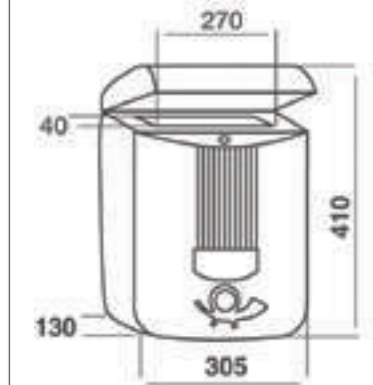

ARCO RC PACK MADE IN SPAIN

NEW PACK

PLÁSTICO ABS
ABS
ABS PLÁSTIC

La combinación perfecta de nuestro buzón top ventas de plástico con un recogecartas el mismo acabado en un mismo packaging.

The perfect combination of our plastic best seller mailbox with a letter plate in the same finish, all together in the same packaging

DOBLE FUNCIÓN RECOGECARTAS
DUAL FUNCTION TWO WAYS MAILBOX

ARCO PACK

Buzón Arco + Bocacartas Joma
Arco mailbox + Joma Letterplate

GARDEN 70 RC PACK MADE IN SPAIN

NEW PACK

PLÁSTICO ABS
ABS
ABS PLÁSTIC

Para los que quieren un pack recogecartas de mayores dimensiones.

For those that are looking for a pack of bigger dimensions.

DOBLE FUNCIÓN RECOGECARTAS
DUAL FUNCTION TWO WAYS MAILBOX

GARDEN PACK

Buzón Garden + Bocacartas Joma
Garden mailbox + Joma Letterplate