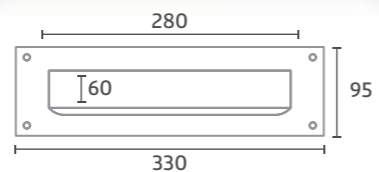

BOCACARTAS LETTERPLATES

MADE IN SPAIN

PAINT IT JOMAI P. 84 **REF. ESPECIAL: 24739**
→ MÍNIMO/MINIMUM: 25 uds.

MADE IN SPAIN

MADE IN SPAIN

PAINT IT JOMAI P. 84 **REF. ESPECIAL: 24703**
→ MÍNIMO/MINIMUM: 25 uds.

BUZÓN PERIÓDICOS NEWSPAPER MAILBOX

MADE IN SPAIN

REF. 09201
Blanco/White
REF. 09202
Verde/Green
REF. 09203
Pintura Óxido/Oxide Paint

PANERAS BREAD BOXES

MADE IN SPAIN

Modelo Vertical
Vertical Model