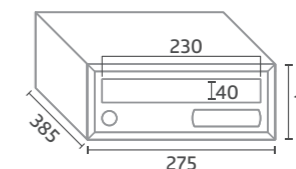

CÓDIGO ACABADO ESPECIAL
SPECIAL FINISH CODE
REF. 03635