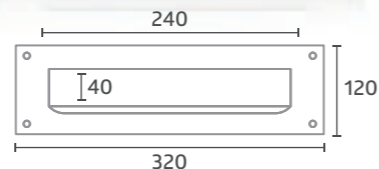

BOCACARTAS LETTERPLATES

MADE IN SPAIN

PAINT IT JOMAI P. 84 **REF. ESPECIAL: 24739**
→ MÍNIMO/MINIMUM: 25 uds.

MADE IN SPAIN

MADE IN SPAIN

PAINT IT JOMAI P. 84 **REF. ESPECIAL: 24703**
→ MÍNIMO/MINIMUM: 25 uds.

BUZÓN PERIÓDICOS NEWSPAPER MAILBOX

MADE IN SPAIN

REF. 09201
Blanco/White
REF. 09202
Verde/Green
REF. 09203
Pintura Óxido/Oxide Paint

PANERAS BREAD BOXES

MADE IN SPAIN

Modelo Vertical
Vertical Model