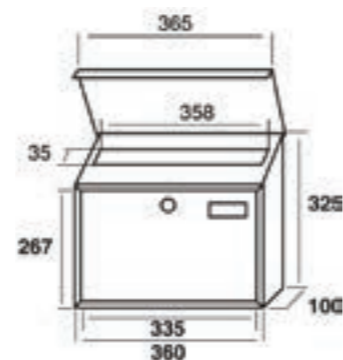

+ COMBINA CON...
IT MATCHES WITH...

SOPORTE/POST P. 111

Soporte 270 / 270 Post

Doble tubular / Tubular double