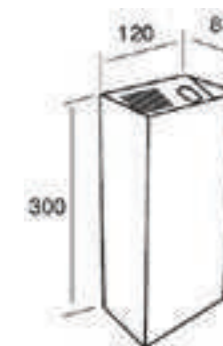

2 MODELO/MODEL

REF. 53188
Negro Mate
Matt Black

REF. 53189
Verde Foresta
Forest Green

PAINT IT JOMA! P. 84 REF. ESPECIAL: 24728

→ MÍNIMO/MINIMUM: 10 uds.