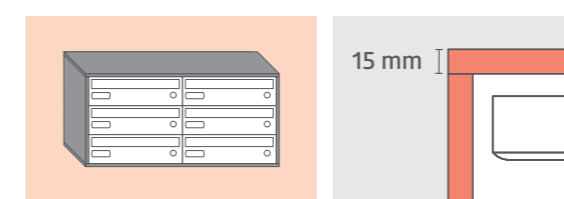

ENVOLVENTE DOBLE INTERIOR/INDOOR DOUBLE SURROUND

ESPESOR DE CHAPA: 1,2 mm (ESPESOR CHAPA ALUMINIO 1,5 mm)
THICKNESS OF THE PLATE: 1.2 mm (THICKNESS OF THE ALUMINIUM PLATE: 1.5 mm)

ENVOLVENTE DOBLE INTERIOR HORIZONTALES/INDOOR HORIZONTALS DOUBLE SURROUNDING

Caras Sides	Pinturas Paints	Inox Aisi 430 S. Steel AISI 430	Inox Aisi 304 S. Steel AISI 304	Aluminio Anodizado Anodized Aluminium	Aluminio Pintado Painted Aluminium
4	REF. 85385	REF. 85342	REF. 85393	REF. 85387	REF. 85358
5	REF. 85386	REF. 85343	REF. 85394	REF. 85396	REF. 85397

ENVOLVENTE DOBLE INTERIOR VERTICALES/INDOOR VERTICALS DOUBLE SURROUNDING

Caras Sides	Pinturas Paints	Inox Aisi 430 S. Steel AISI 430	Inox Aisi 304 S. Steel AISI 304	Aluminio Anodizado Anodized Aluminium	Aluminio Pintado Painted Aluminium
4	REF. 85333	REF. 85335	REF. 85339	REF. 85337	REF. 85338
5	REF. 85334	REF. 85336	REF. 85340	REF. 85398	REF. 85399