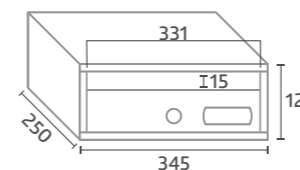

CÓDIGO ACABADO ESPECIAL
SPECIAL FINISH CODE
REF. 82100