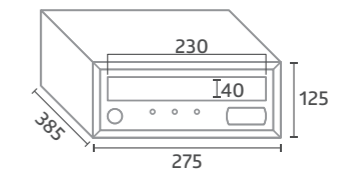

EJEMPLO DE AGRUPACION KLASS 370
CON SOPORTE DOBLE.

EXAMPLE OF KLASS 370 BANK OF
MAILBOX WITH DOUBLE SUPPORT.