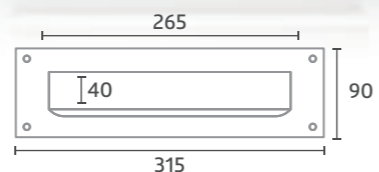

REF. 09101
INOX Mate AISI 304
(borde)
Matt Stainless Steel AISI 304
(Surround)