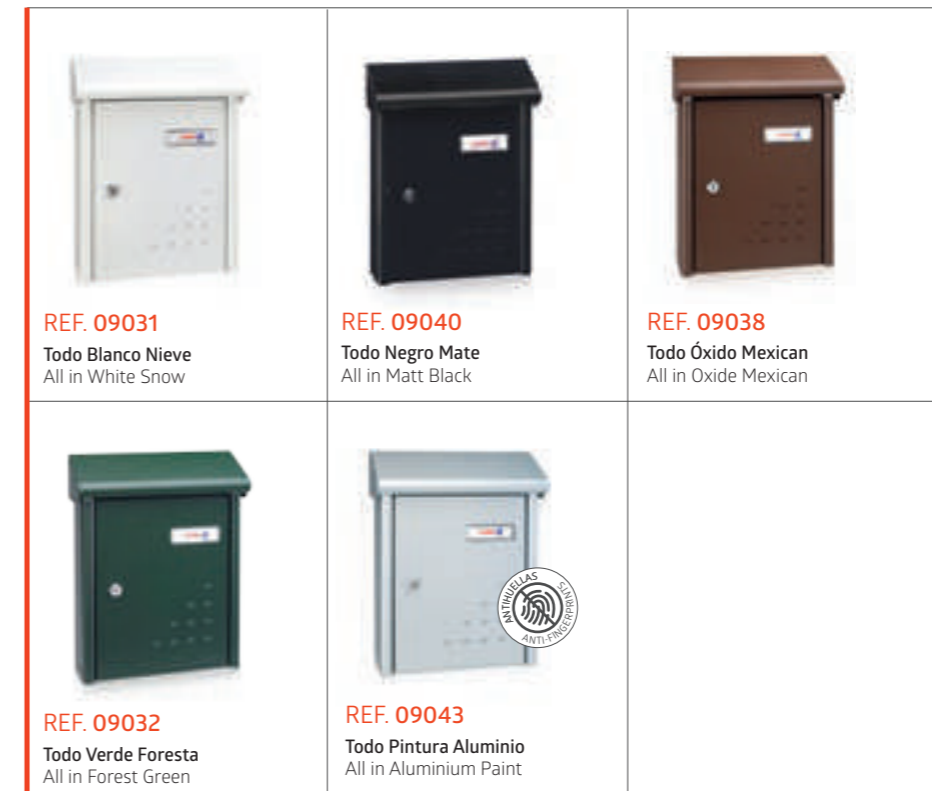

REF. 09031
Todo Blanco Nieve
All in White Snow

REF. 09040
Todo Negro Mate
All in Matt Black

REF. 09038
Todo Óxido Mexican
All in Oxide Mexican

REF. 09032
Todo Verde Foresta
All in Forest Green

REF. 09043
Todo Pintura Aluminio
All in Aluminium Paint