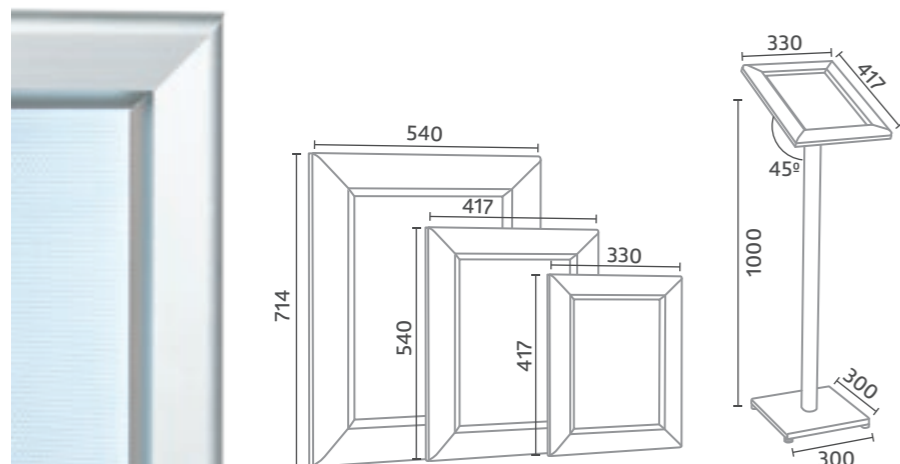

## FEATURES:

- Single sided
- Opening: Snap frame. No lock
- Finish: Anodised aluminium.
- Lighting: LEDs distributed throughout the surface.
- Fixing: Wall or post.

**DAY PACK**  
PANEL + SOPORTE  
PANEL + SUPPORT