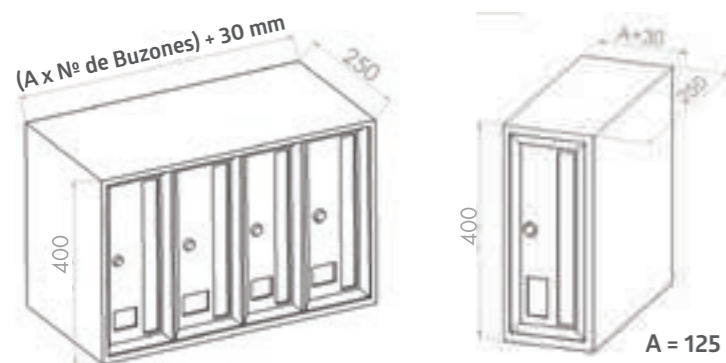

MEDIDAS POR GRUPO/MEASURES BY GROUP

2	3	4	5	6	7	8	9	10	11	12	13	14	15	16
280	405	530	655	780	905	1030	1155	1280	1405	1530	1655	1780	1905	2030