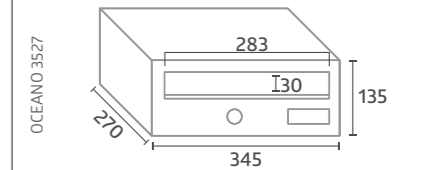

PERSONALIZACIÓN / CUSTOMIZATION

	Buzón agrupable Multiple mailbox	P. 77
	Cerradura personalizable Customizable lock	P. 156

EJEMPLO DE AGRUPACIÓN OCEANO CON ENVOLVENTE.
EXAMPLE OF OCEANO BANK OF MAILBOX WITH SURROUNDING.