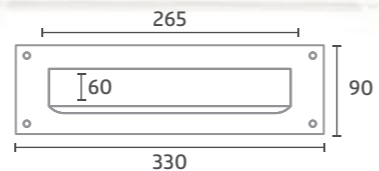

BOCACARTAS LETTERPLATES

MADE IN SPAIN

PAINT IT JOMAI P. 84 **REF. ESPECIAL: 24739**
→ MÍNIMO/MINIMUM: 25 uds.

MADE IN SPAIN

MADE IN SPAIN

PAINT IT JOMAI P. 84 **REF. ESPECIAL: 24703**
→ MÍNIMO/MINIMUM: 25 uds.

BUZÓN PERIÓDICOS NEWSPAPER MAILBOX

MADE IN SPAIN

REF. 09201
Blanco/White
REF. 09202
Verde/Green
REF. 09203
Pintura Óxido/Oxide Paint

PANERAS BREAD BOXES

MADE IN SPAIN

Modelo Vertical
Vertical Model