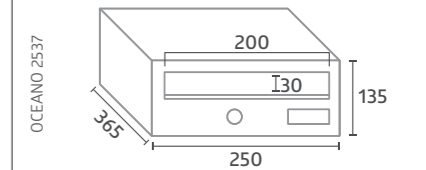

PERSONALIZACIÓN / CUSTOMIZATION

	Buzón agrupable Multiple mailbox	P. 77
	Cerradura personalizable Customizable lock	P. 156

EJEMPLO DE AGRUPACIÓN OCEANO CON ENVOLVENTE.
EXAMPLE OF OCEANO BANK OF MAILBOX WITH SURROUNDING.