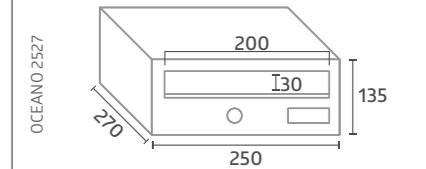

PERSONALIZACIÓN / CUSTOMIZATION

	Buzón agrupable Multiple mailbox	P. 77
	Cerradura personalizable Customizable lock	P. 156

EJEMPLO DE AGRUPACIÓN OCEANO CON ENVOLVENTE.
EXAMPLE OF OCEANO BANK OF MAILBOX WITH SURROUNDING.