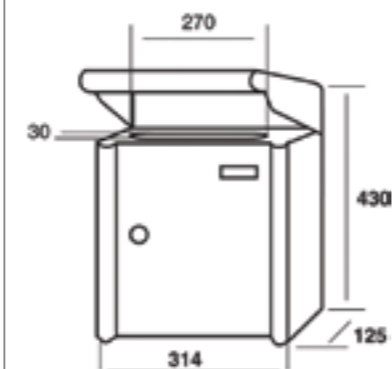

+ COMBINA CON...
IT MATCHES WITH...

SOPORTE/POST P. 111

Soporte 270 / 270 Post

Doble tubular / Tubular double