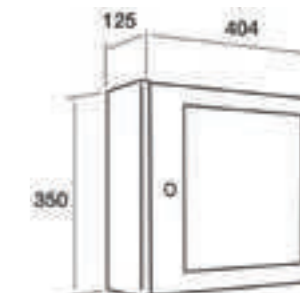

MADE IN SPAIN

→ Según decreto 102/2000 publicado en el BOPV
200113 del 14.06.2001 que establece la ordenación
de los establecimientos hoteleros de regulación de
empresas turísticas y alojamiento turístico.